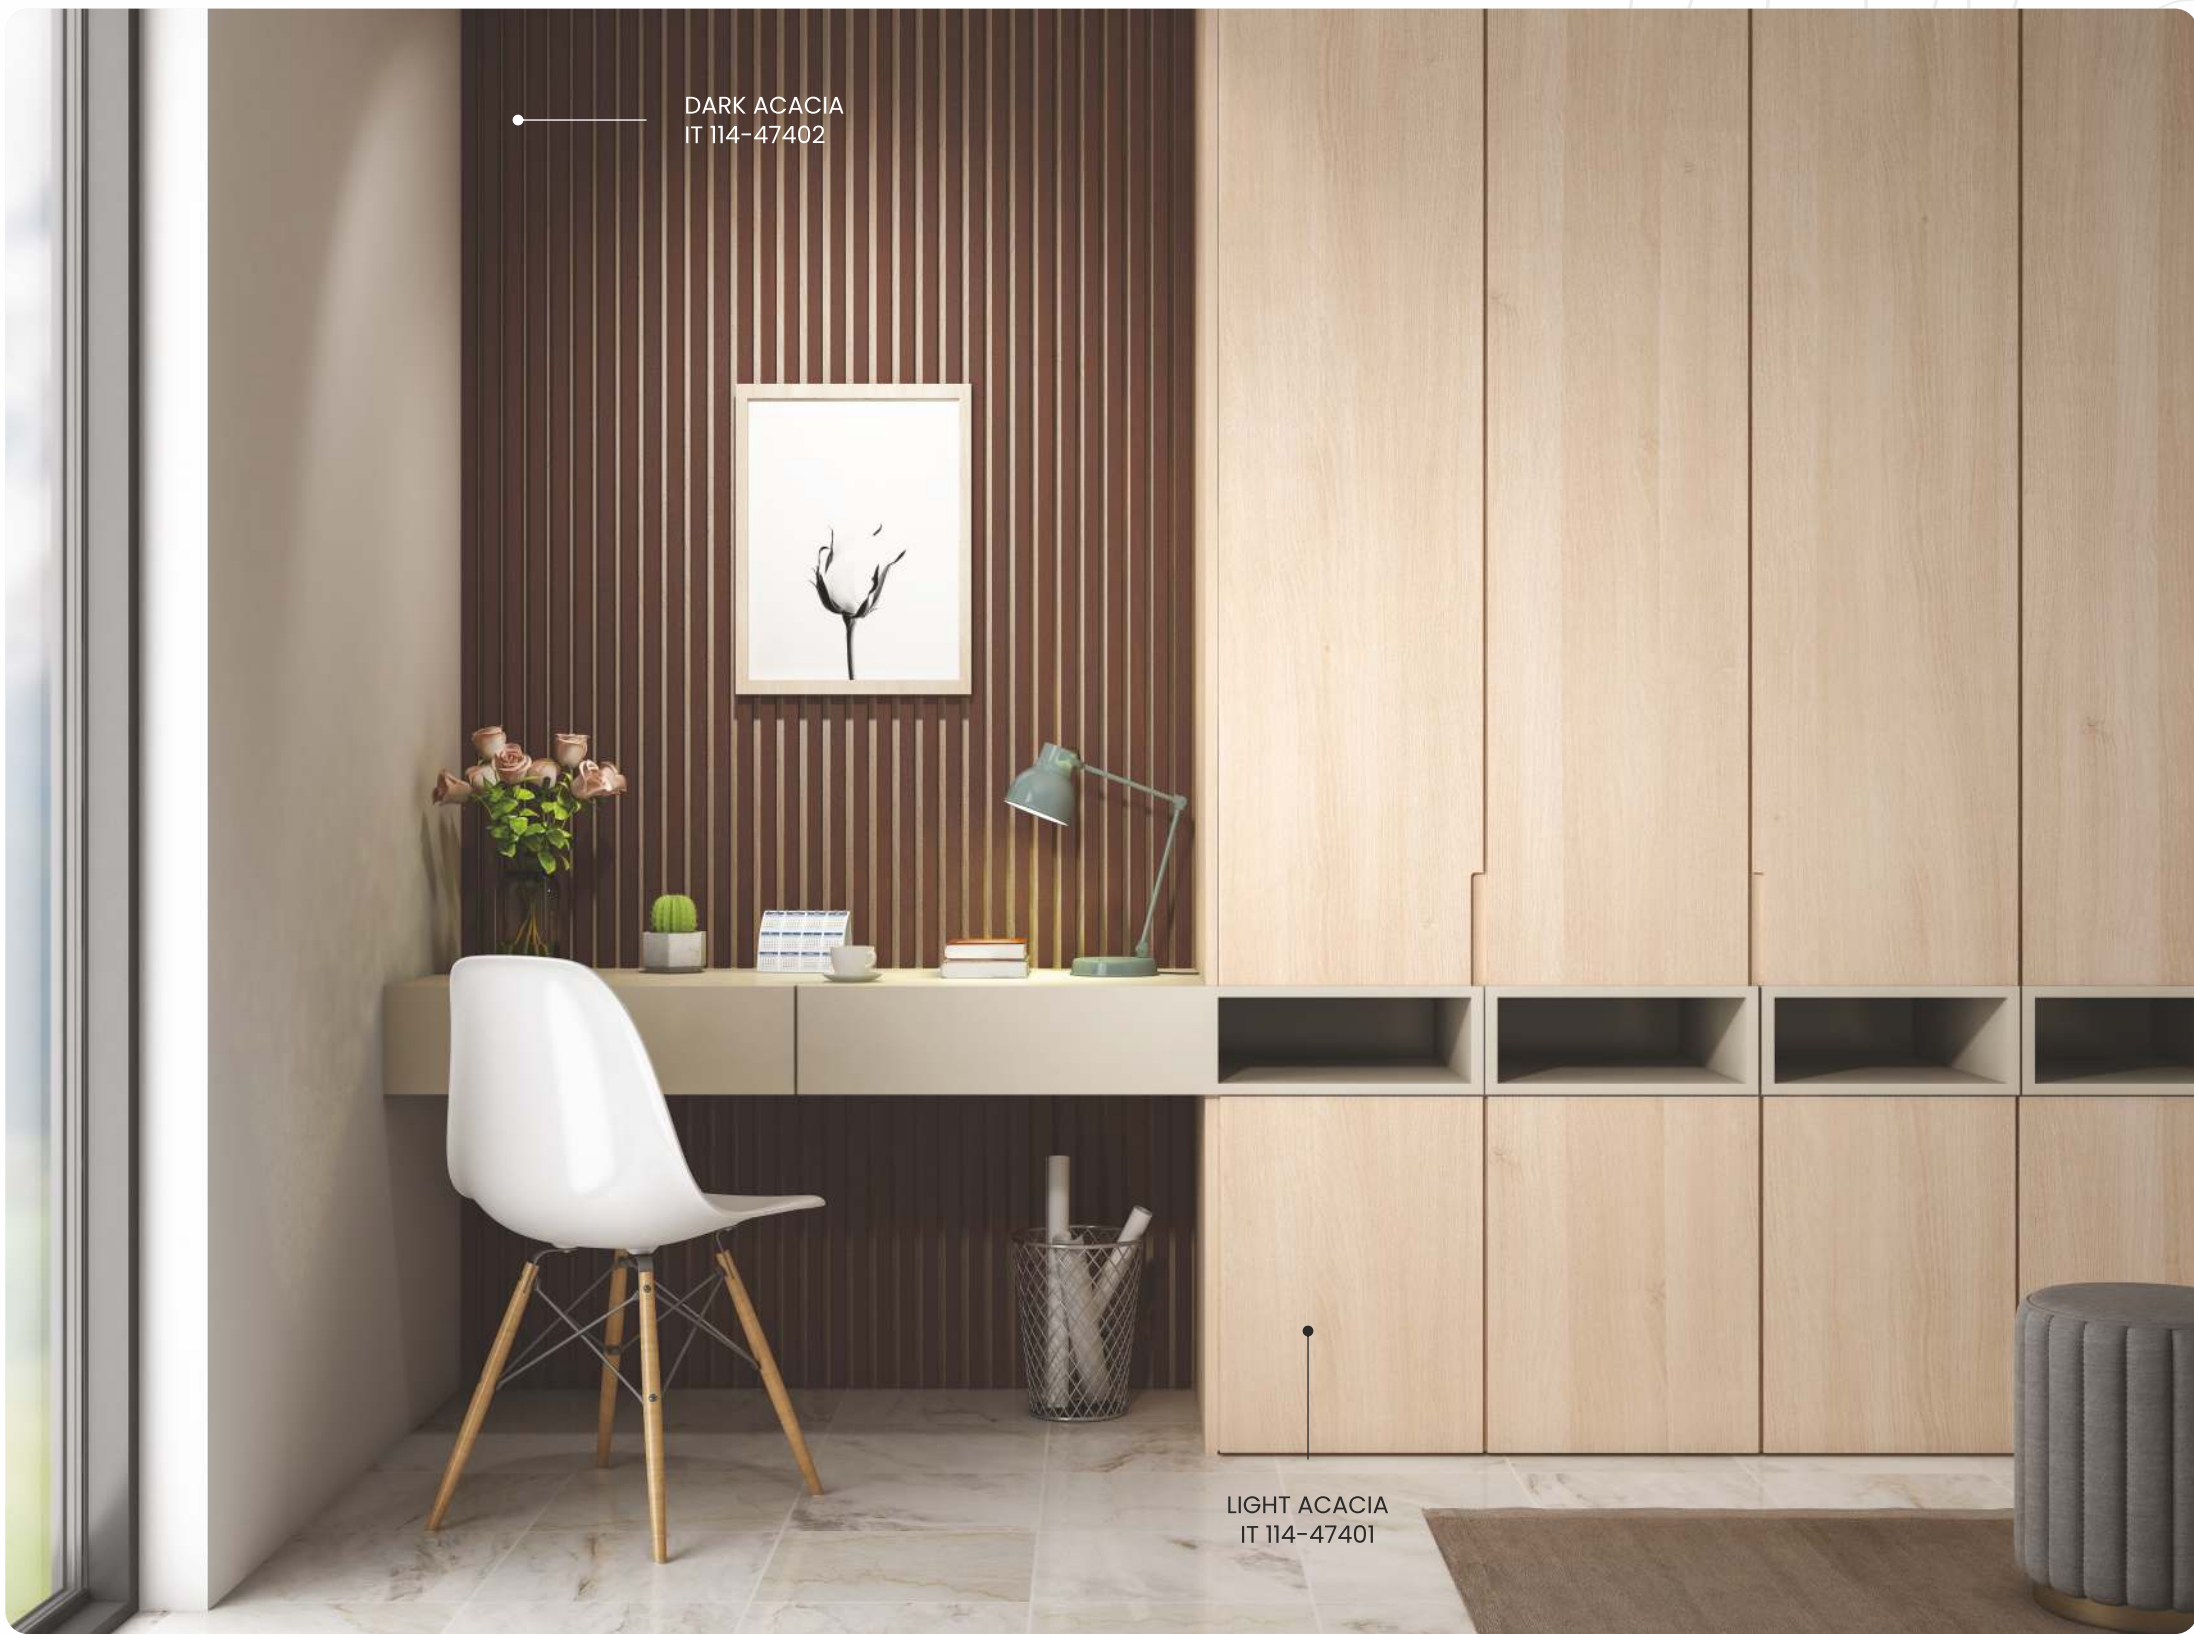

DARK ACACIA
IT 114-47402

LIGHT ACACIA
IT 114-47401

All designs are also available in suede.